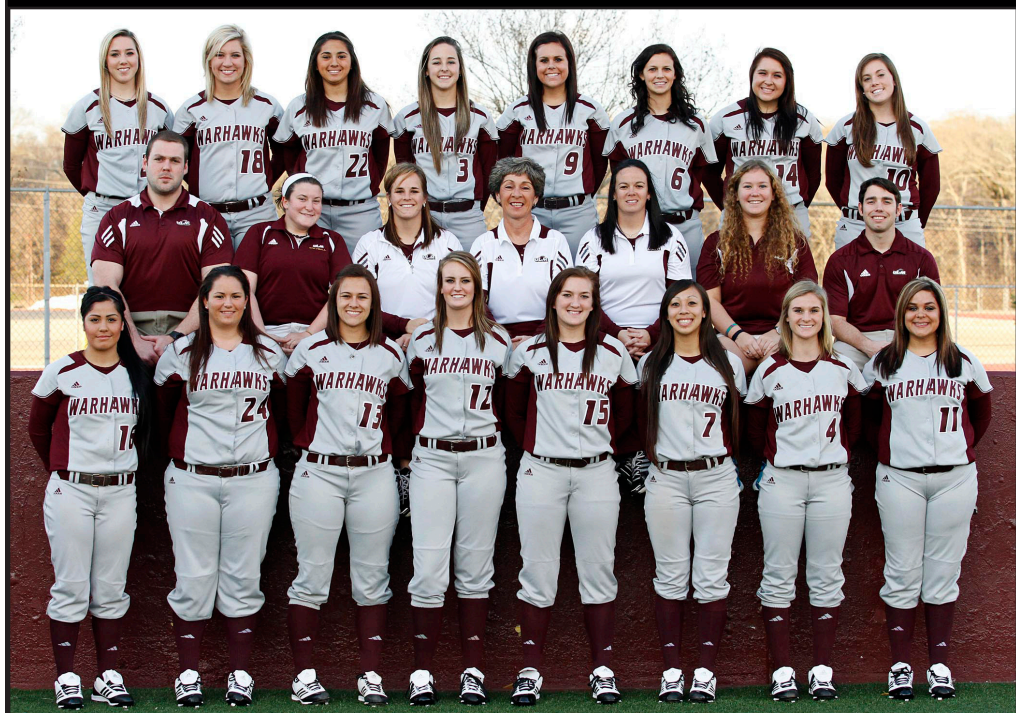

2012 ULM Softball Team

BY CLASS

Seniors..... Roxy Cassel
..... Jessica Chastka
..... Katie Girardi
Juniors ..... Taylor Bailey
..... Elena DiMattia
..... Samantha Hamby
..... Haley McCall
..... Charlotte Pastor
..... Janel Salanoa
..... Karli Wainwright
Sophomores..... Miyuki Navarrete
..... Stephanie Routzon
Freshmen..... Kayla Boening
..... Alexis Cacioppo
..... Mackenzie Miller
..... Haylie Wilson

BY POSITION

C..... Roxy Cassel
..... Katie Girardi
IF..... Alexis Cacioppo
..... Katie Girardi
..... Haley McCall
..... Miyuki Navarrete
..... Charlotte Pastor
..... Stephanie Routzon
..... Janel Salanoa
OF..... Elena DiMattia
..... Karli Wainwright
P..... Taylor Bailey
..... Jessica Chastka
..... Samantha Hamby
..... Stephanie Routzon
..... Haylie Wilson
UT..... Kayla Boening
..... Mackenzie Miller
DP..... Roxy Cassel
..... Janel Salanoa

BY STATE

California ..... Alexis Cacioppo
..... Miyuki Navarrete
..... Janel Salanoa
Colorado ..... Mackenzie Miller
..... Stephanie Routzon
Florida..... Katie Girardi
..... Haylie Wilson
Louisiana..... Elena DiMattia
..... Samantha Hamby
..... Haley McCall
..... Charlotte Pastor
..... Karli Wainwright
Mississippi ..... Taylor Bailey
Texas..... Kayla Boening
..... Roxy Cassel
..... Jessica Chastka

No.	Player	Pos.	B/T	Ht.	Yr.	Hometown(Previous School)
3	Elena DiMattia	OF	L/R	5-4	Jr.	Sunset, La. (Beau Chene HS)
4	Mackenzie Miller	UT	R/R	5-6	Fr.	Evergreen, Colo. (Conifer HS)
6	Karli Wainwright	OF	L/R	5-4	Jr.	Lake Charles, La. (LSU-Eunice)
7	Miyuki Navarrete	IF	R/R	5-6	So.	San Jose, Calif. (Archbishop Mitty HS)
9	Samantha Hamby	P	R/R	5-7	Jr.	Monroe, La. (Central Alabama CC)
10	Charlotte Pastor	IF	L/R	5-3	Jr.	Metairie, La. (St. Mary's Dominican HS)
11	Taylor Bailey	P	R/R	5-7	Jr.	Meridian, Miss. (East Central CC)
12	Stephanie Routzon	P/IF	R/R	6-0	So.	Wheat Ridge, Colo. (Wheat Ridge HS)
13	Roxy Cassel	C/DP	R/R	5-8	Sr.	Deer Park, Texas (Deer Park HS)
14	Haylie Wilson	P	R/R	5-3	Fr.	Middleburg, Fla. (The Bolles School)
15	Jessica Chastka	P	R/R	5-8	Sr.	College Station, Texas (A&M Consolidated HS)
16	Janel Salanoa	IF	R/R	5-5	Jr.	San Jose, Calif. (Evergreen Valley HS)
18	Haley McCall	IF	R/R	5-6	Jr.	Grand Chenier, La. (LSU-Eunice)
21	Kayla Boening	UT	L/R	5-4	Fr.	San Antonio, Texas (Poth HS)
22	Alexis Cacioppo	IF	R/R	5-5	Fr.	La Habra, Calif. (Sonora HS)
24	Katie Girardi	IF/C	R/R	5-8	Sr.	Pembroke Pines, Fla. (McArthur HS)

COACHING STAFF

Head Coach: Rosemary Holloway-Hill, 28th Season (Oral Roberts, '77)
Assistant Coach: Sara Vogt, Fourth Season (Indiana, '03)
Graduate Assistant Coach: Paige Cassady, Second Season (FIU, '10)

PRONUNCIATIONS

Kayla **Boening**..... BANE-ing
Alexis Cacioppo ..... cass-e-o-po
Jessica Chastka ..... chas-t-ka
Elena DiMattia ..... de-matt-e-ah
Miyuki Navarrete..... me-you-key na-va-rhet
Stephanie Routzon..... ROUTE-zun
Janel Salanoa ..... sal-a-noah
Sara Vogt ..... vote